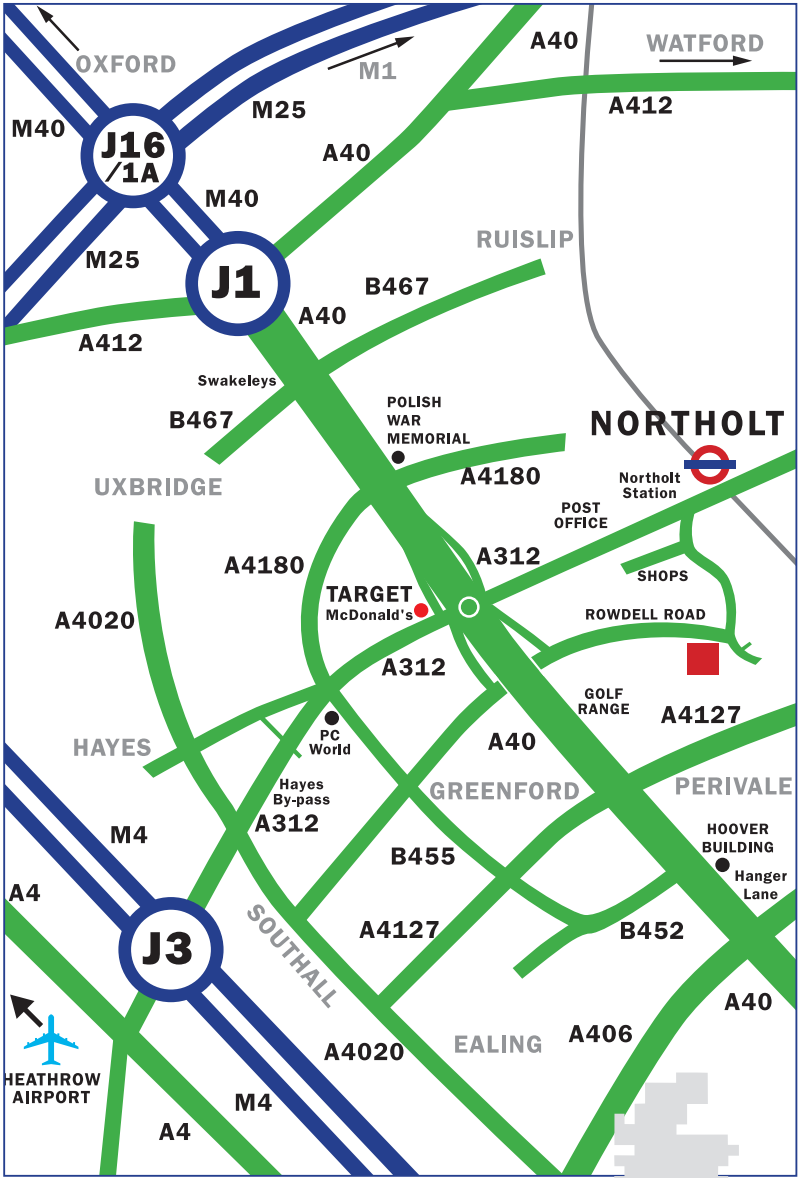

BY TRAIN

Northolt Station (Central line) is a twelve minute walk away. Turn right on exiting the station. Cross over the road at traffic lights and walk down Mandeville Road. Before the green, turn left into Ealing Road, and then immediately bear left into Belvue Road. You will find Rowdell Road is the second road on your right. Our offices are on the left hand side as you enter Rowdell Road, next to the offices of First Network.

BY CAR - Directions from M40/M25

Leave the M25 at Junction 16/1A in the direction signposted Uxbridge/London. This will take you onto the M40 then directly onto the A40. Keep on the A40 until you reach the Target Roundabout (McDonald's) via slip road, proceed ahead as if going back onto the A40, London bound. Just as you approach the slip road, keep to the left hand lane and follow signs for "Northolt Industrial Estate" & Southall.

BY CAR - Directions from A40/A312

Approach the Target Roundabout from either the A312 or A40. On reaching the roundabout proceed as if going back onto the A40, London bound. Just as you approach the slip road, keep to the left hand lane and follow signs for "Northolt Industrial Estate" & Southall.