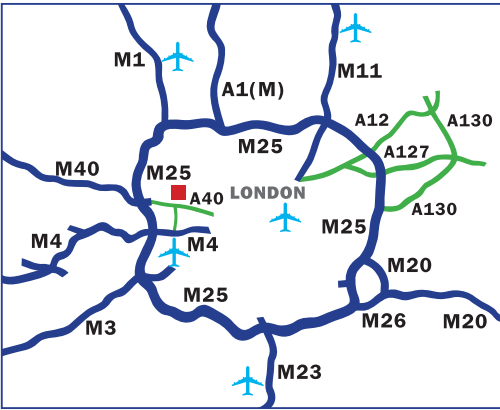

BY TRAIN

Northolt Station (Central line) is a twelve minute walk away. Turn right on exiting the station. Cross over the road at traffic lights and walk down Mandeville Road. Before the green, turn left into Ealing Road, and then immediately bear left into Belvue Road. You will find Rowdell Road is the second road on your right. Our offices are on the left hand side as you enter Rowdell Road, next to the offices of First Network.

BY CAR - Directions from M40/M25

Leave the M25 at Junction 16/1A in the direction signposted Uxbridge/London. This will take you onto the M40 then directly onto the A40. Keep on the A40 until you reach the Target Roundabout (McDonald's) via slip road, proceed ahead as if going back onto the A40, London bound. Just as you approach the slip road, keep to the left hand lane and follow signs for "Northolt Industrial Estate" & Southall.

BY CAR - Directions from A40/A312

Approach the Target Roundabout from either the A312 or A40. On reaching the roundabout proceed as if going back onto the A40, London bound. Just as you approach the slip road, keep to the left hand lane and follow signs for "Northolt Industrial Estate" & Southall.