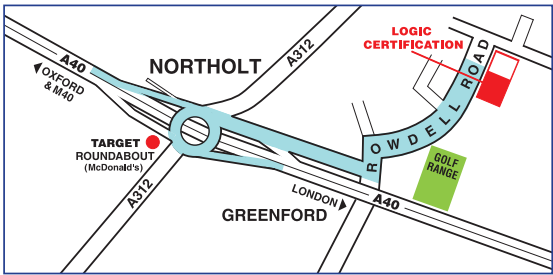

LOGIC CERTIFICATION

Committed to Quality & Innovation